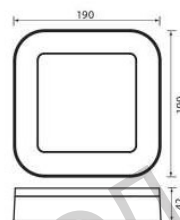

DOLCE/R LED 15W WH CL