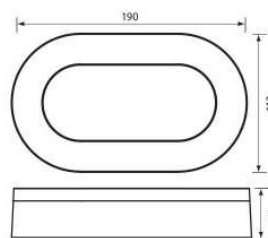

### LED

DOLCE/SQ LED 15W WH CL

DOLCE/SQ LED 15W BK CL

DOLCE/R LED 15W WH CL

DOLCE/R LED 15W BK CL

DOLCE/O LED 11W WH CL

DOLCE/O LED 11W BK CL

- 230V
- 50/60Hz
- 30000 [h]
- IP 65
- 120 [°]
- Ra ≥80
- UV RESIST
- 25÷50 [°C]
- CE